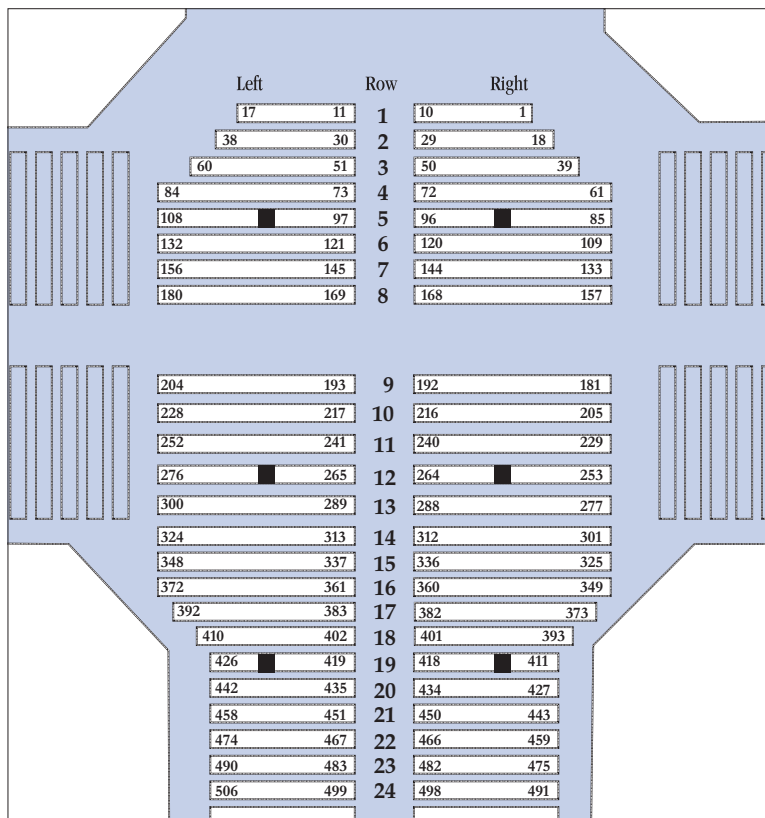

Kuhmo Church

Altar

Numbered seats (1-506) are in the nave of the church. Side-chapels and balcony places are unnumbered.

Main Door